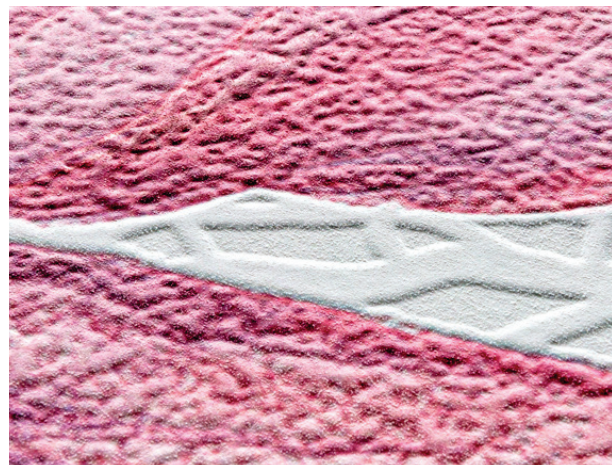

SUEDE MEDIA

Suede wall covering has a velvety, textured surface that mimics the look and feel of suede fabric. It's soft and tactile appearance creates a warm and cozy atmosphere, making it a popular choice for bedrooms and living rooms.