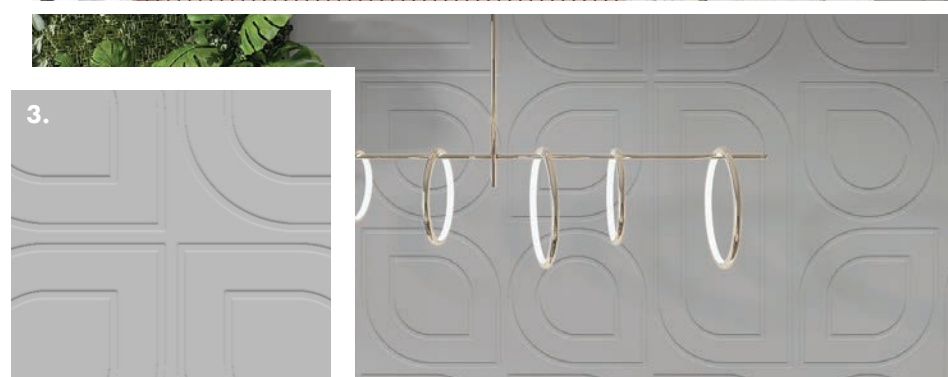

Klee & Nagy COLLECTION

Enjoy modern geometric designs in the Bauhaus style with our Klee & Nagy collection. Your walls are your mosaic. Inspired by the styles of artists Paul Klee and László Moholy-Nagy, this collection allows one to choose from bold geometric shapes and a variety of tantalizing textures. These patterns are scalable, repeatable, and some even paintable.

Designs pictured:

1. #000252 "Bold Shapes"
2. #000254 "Abstract Geometric"
3. #000250 "Mosaic Petals"
4. #000246 "Geometric Mosaic" on Paintable media