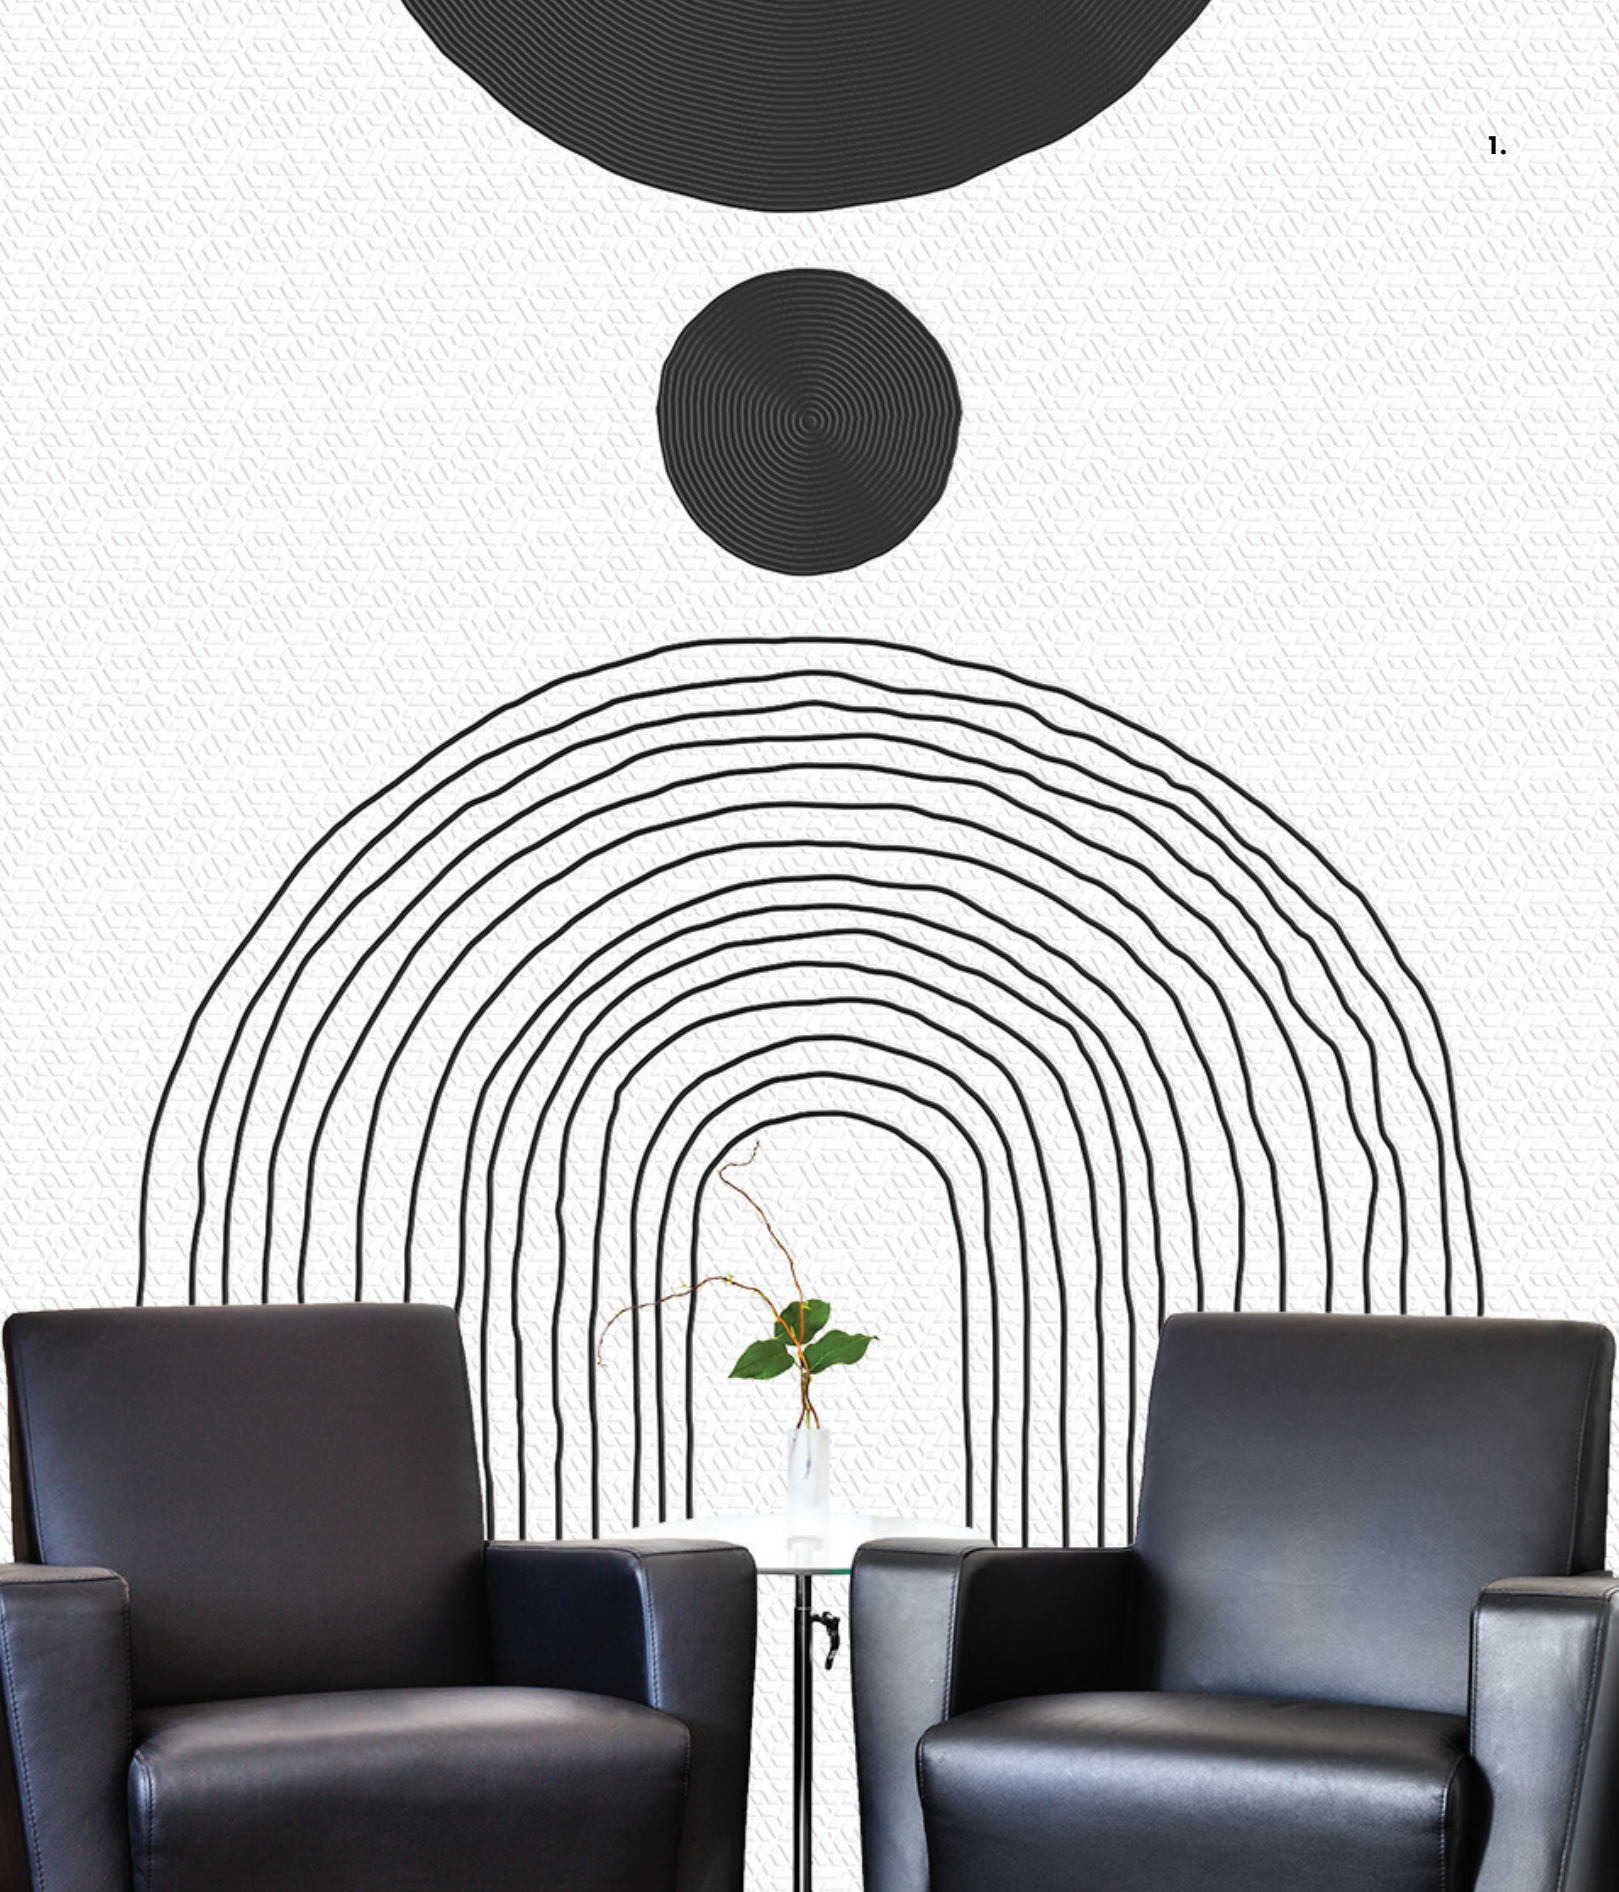

1.

2.

3.

4.

Mod & Milo COLLECTION

Enjoy mid-century designs that add character to your space with our Mod & Milo collection. Your walls are your statement piece. Featuring a wide variety of textures and structure that draw inspiration from 50's trends that are having a huge reemergence in current design, choose from mood setting designs with a splash of color. These patterns are scalable and repeatable.

1. Designs pictured:
1. #000244 "Abstract Arch"
  2. #000261 "Ink Blotch Leaves"
  3. #000258 "Potted Plants"
  4. #000260 "Graphite Shapes"