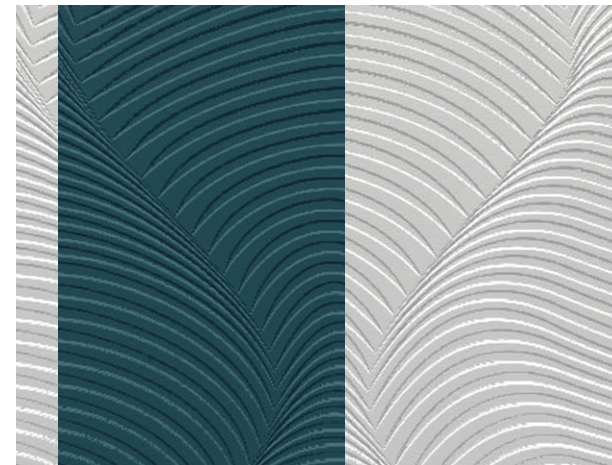

PAINTABLE MEDIA

Paintable wall covering is a textured wall covering that can be painted over with any color of your choice. Its subtle and understated appearance makes it a versatile choice for any room, and it allows you to customize the look of your walls to suit your personal style.

Beauty that Endures

Our embossed wallpaper entices the senses and delights through form and function. Whether installed in residential, hospitality, commercial, multi-family, or healthcare projects you can rely on Verna Vélin's durability, light fastness, Class-A fire resistance (according to ASTM E84), and washable properties.